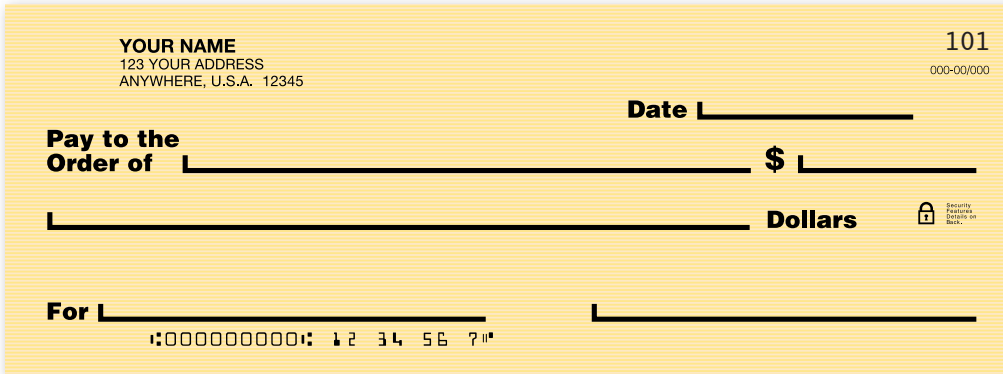

Variety 50 Includes four designs plus deposit tickets. Available in single and duplicate.

Let Freedom Ring®

Capri®

Eloquent®

Island Breezes®

Description	Duplicate	Single
Variety 50	WDINVAR	WINVAR

Sight Check® and Register