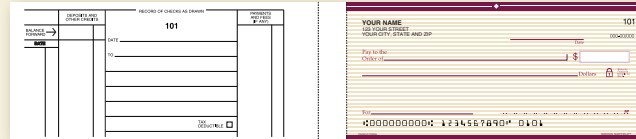

Colonial Classic®

America The Beautiful (3 Scenes)

Maroon Sheffield®

Guardian Safety® Blue, Yellow, Green

Desk Interleaf

Step 3 Select binder color

Black

Burgundy