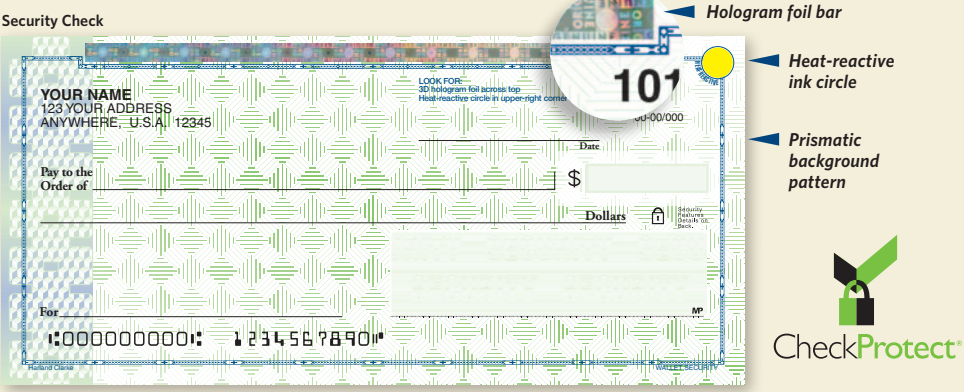

Security Check Kit

Our enhanced Security Check Kit helps bolt the door against identity theft.

1. **Security Check Kit includes:**
2. Counterfeit-evident duplicate checks
   - Three Security Pens to prevent check washing
   - Security tips checklist
   - Exclusive access to our **StaySafe** educational website
   - CheckProtect® secure and trackable delivery to help protect your financial information

Order Code: **WDSECK**