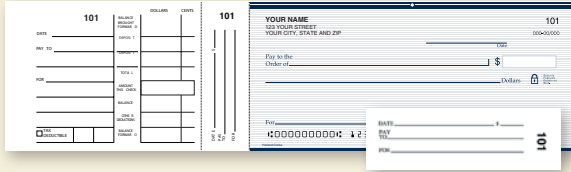

Ordering Desk Checks

Step 1 Select check style that best suits your needs
Select single or duplicate check

Desk Memory Stub®

Check carrier & convenient reminder stub